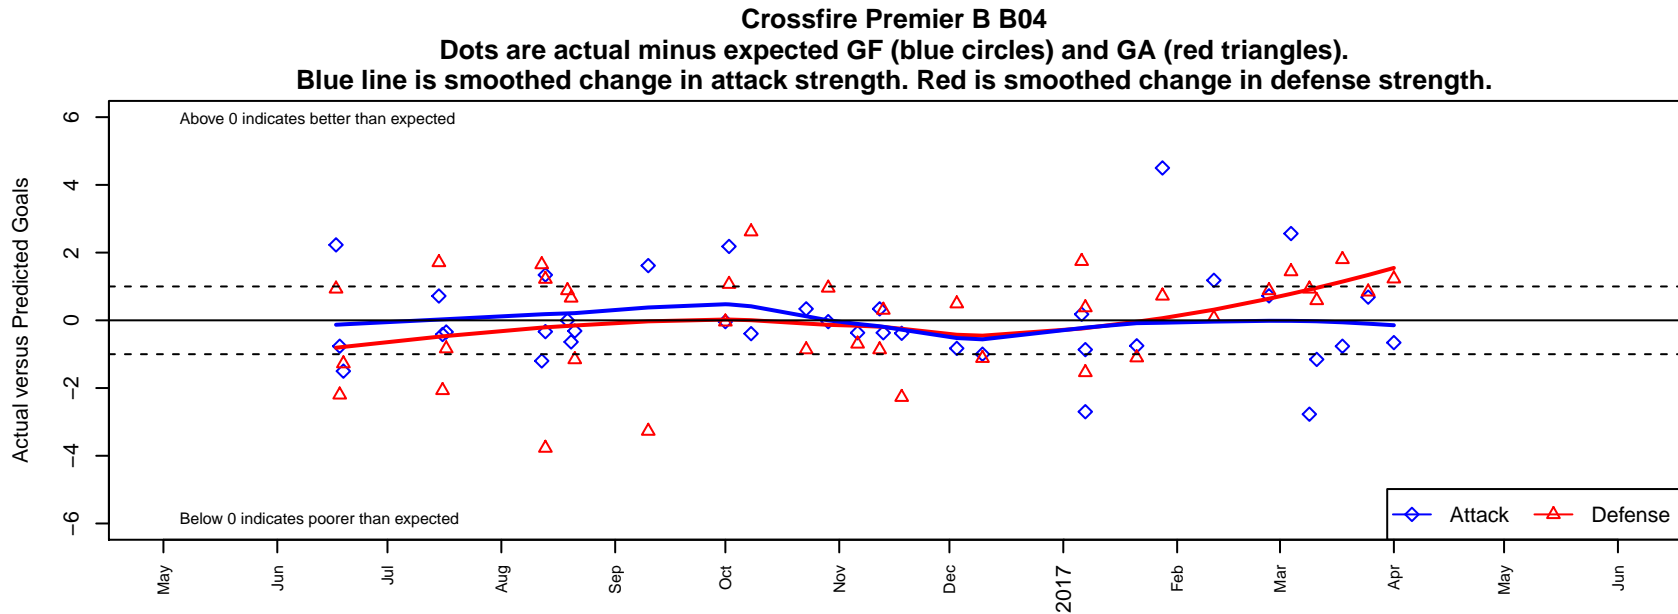

Crossfire Premier B B04

Crossfire Premier SC
 Redmond, WA
 B04 total strength=874
 attack=1.14 defense=1.47
 fall league = RCL B04 Div 2
 spr league = Win RCL B04 Div 3
 notes= Towns 2014-5

alt names used:
 CROSSFIRE PREMIER B04 B (WA)
 CROSSFIRE PREMIER B04 B (WA)
 Crossfire Premier B04 B
 CROSSFIRE PREMIER B04 B (WA)
 CROSSFIRE PREMIER B04 B
 Crossfire Premier B04B
 Crossfire Premier B04 B
 Crossfire Premier B04 B

**attack and defense variance (black dot)
relative to other teams
and top 10 in region**

**attack and defense rating
relative to others at age
and all opponents in last 13 months**

Performance relative to 13 month average