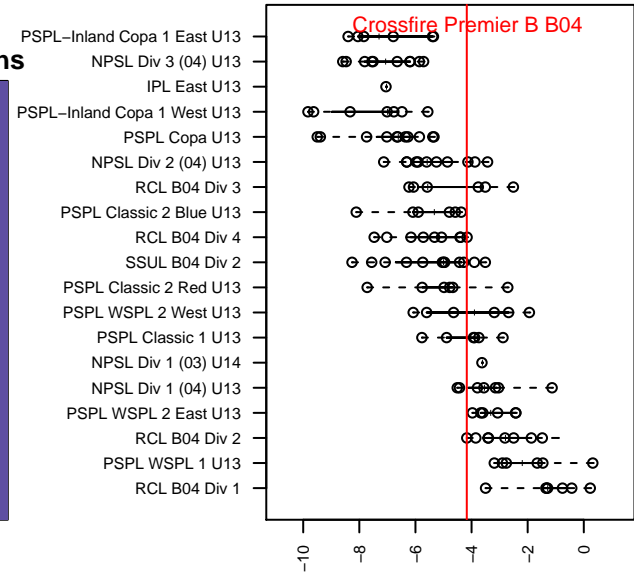

Crossfire Premier B B04

Crossfire Premier SC
 Redmond, WA
 B04 total strength=874
 attack=1.14 defense=1.47
 fall league = RCL B04 Div 2
 spr league = Win RCL B04 Div 3
 notes= Towns 2014-5

alt names used:
 CROSSFIRE PREMIER B04 B (WA)
 CROSSFIRE PREMIER B04 B (WA)
 Crossfire Premier B04 B
 CROSSFIRE PREMIER B04 B (WA)
 CROSSFIRE PREMIER B04 B
 Crossfire Premier B04B
 Crossfire Premier B04 B
 Crossfire Premier B04 B

Venues played:
 2016 Snohomish United Invit Gold
 2016 Nike Crossfire Challenge Gold Group U13
 2016 REDAPT Cup Gold U13
 2016 Bigfoot Gold U13
 2016 RCL B04 Div 2
 2016 PacNW Winter Classic Premier II U13
 2016 Win RCL B04 Div 3
 2016 WYS Presidents Cup B04 Division 1

**attack and defense variance (black dot)
relative to other teams
and top 10 in region**

**attack and defense rating
relative to others at age
and all opponents in last 13 months**

Performance relative to 13 month average